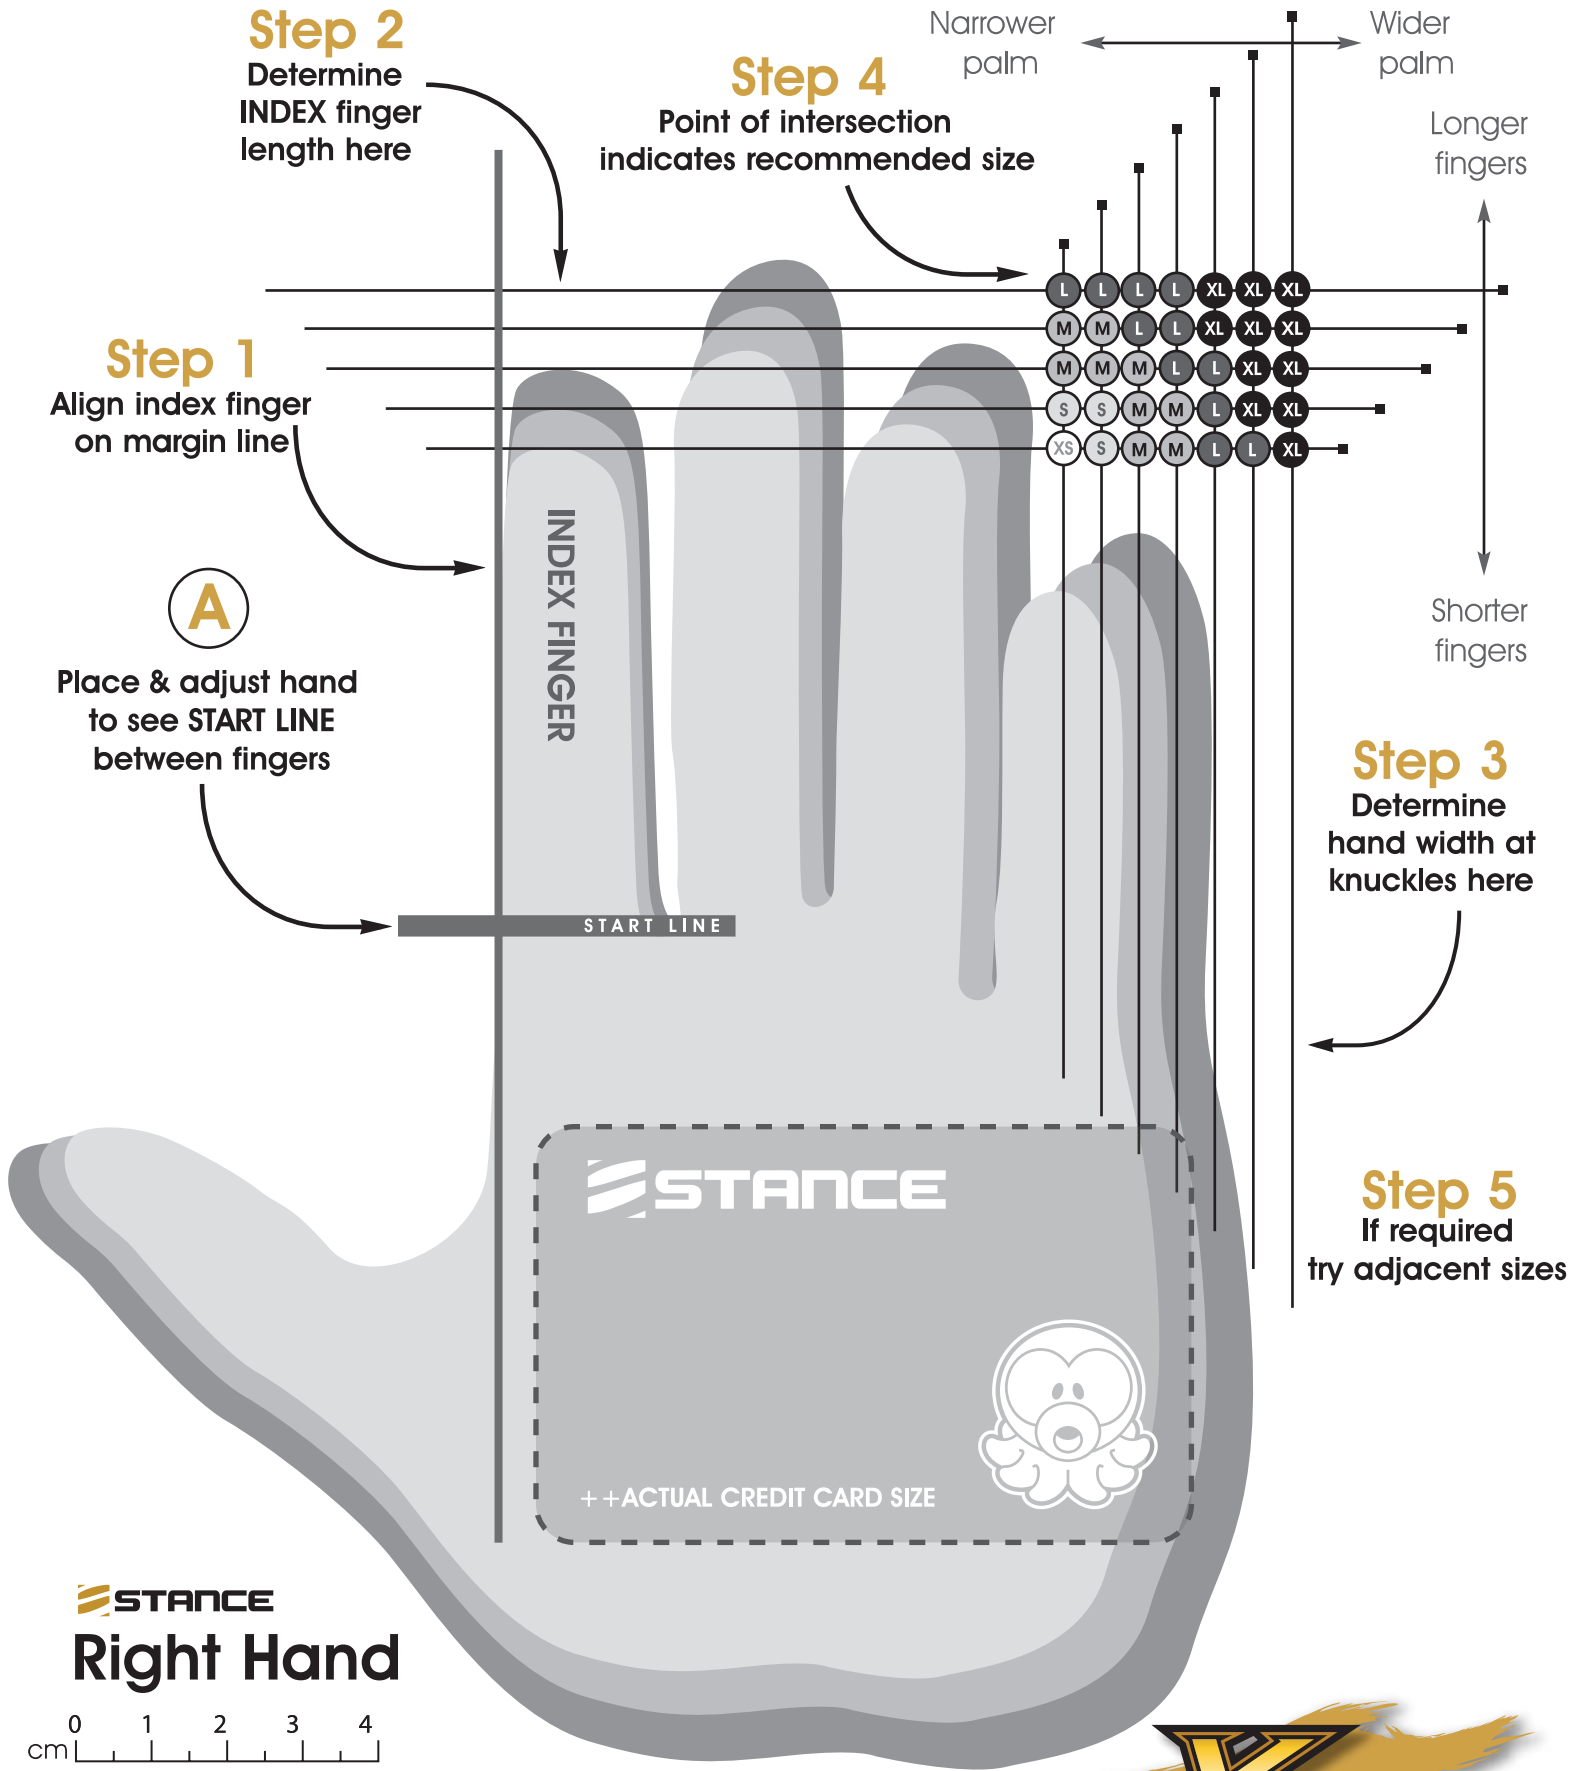

STANCE glove sizing chart

A

Place & adjust hand to see START LINE between fingers

STANCE
Right Hand

++ use ruler to check if printout is to scale